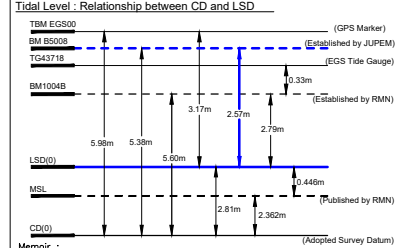

Revision no.	Date	Drawn by	Interpreted by	Checked by	Remarks
	31/7/2018	Khairani		Mohamad	Final

Project :

**WESTPORTS DEVELOPMENT
PROPOSED EXPANSION OF CONTAINER
TERMINAL CT10-CT19 AND ITS ASSOCIATED
WORKS AT WESTPORTS, PULAU INDAH
SELANGOR DARUL EHSAN**

Drawing Title :

TOPOGRAPHIC AND BATHYMETRIC SURVEY

Drawing Number : EGS43718/Sheet 2

Scale : 1: 5000

Client :

P.O. Box 268, Pulau Indah,
42009 Port Klang, Selangor Darul Ehsan, Malaysia.

Consultant :

HSS INTEGRATED SDN. BHD (2002-1)
B1 (1-4) Block 8, Plaza Dataran,
No 21, Jalan 5/106,
Bandar Sri Permaisuri,
56000 Kuala Lumpur, Malaysia
Tel: (+603) 91730355
Fax: (+603) 91730939

Surveyors by :

Surveyed by :

EGS (MALAYSIA) SDN BHD
312B, Melawati Square
Lorong Kerdas off Jalan Nagara
Taman Melawati 53100 Kuala Lumpur
Tel: (+603) 41086210
Fax: (+603) 41086913